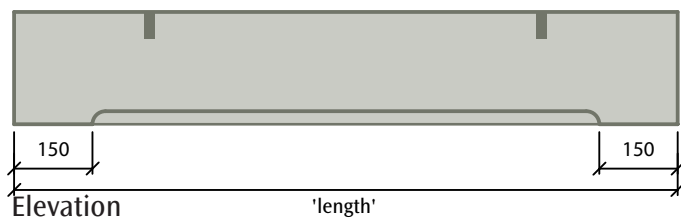

# TecCast CHAMFERED HEADS

Plain (215mm)  
**HD16**  
 Weight: 46.2kg/m  
 Also 140mm high: HD15 (30.1kg/m)  
 Also 290mm high: HD17 (62.4kg/m)

Flush Plain Keystone  
**HD18**  
 Weight: 46.2kg/m

Extended Plain Keystone  
**HD19**  
 Weight: 46.2kg/m + 6.9kg

Flush Profile Keystone  
**HD20**  
 Weight: 46.2kg/m

Extended Profiled Keystone  
**HD21**  
 Weight: 46.2kg/m + 6.9kg

■ shows position of lifting inserts if required