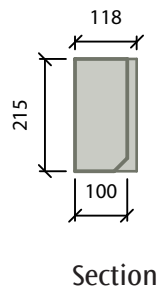

# TecCast CHAMFERED HEADS

Plain (215mm)  
**HD16**  
 Weight: 46.2kg/m  
 Also 140mm high: HD15 (30.1kg/m)  
 Also 290mm high: HD17 (62.4kg/m)

Flush Plain Keystone  
**HD18**  
 Weight: 46.2kg/m

Extended Plain Keystone  
**HD19**  
 Weight: 46.2kg/m + 6.9kg

Flush Profile Keystone  
**HD20**  
 Weight: 46.2kg/m

Extended Profiled Keystone  
**HD21**  
 Weight: 46.2kg/m + 6.9kg

■ shows position of lifting inserts if required