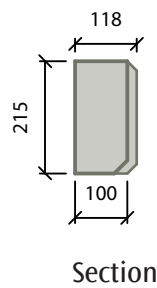

# TecCast CHAMFERED HEADS

Plain (215mm)  
**HD16**  
 Weight: 46.2kg/m  
 Also 140mm high: HD15 (30.1kg/m)  
 Also 290mm high: HD17 (62.4kg/m)

Flush Plain Keystone  
**HD18**  
 Weight: 46.2kg/m

Extended Plain Keystone  
**HD19**  
 Weight: 46.2kg/m + 6.9kg

Flush Profile Keystone  
**HD20**  
 Weight: 46.2kg/m

Extended Profiled Keystone  
**HD21**  
 Weight: 46.2kg/m + 6.9kg

■ shows position of lifting inserts if required