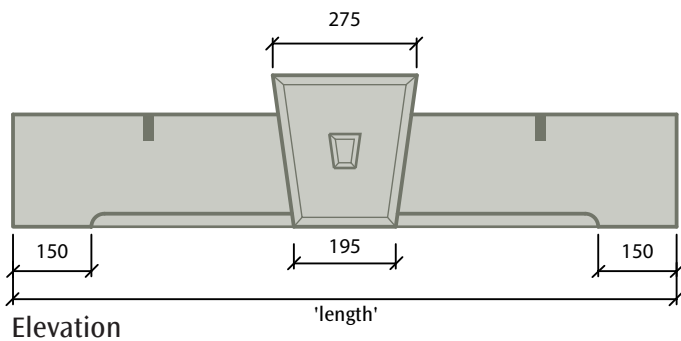

# TecCast CHAMFERED HEADS

Plain (215mm)  
**HD16**  
 Weight: 46.2kg/m  
 Also 140mm high: HD15 (30.1kg/m)  
 Also 290mm high: HD17 (62.4kg/m)

Flush Plain Keystone  
**HD18**  
 Weight: 46.2kg/m

Extended Plain Keystone  
**HD19**  
 Weight: 46.2kg/m + 6.9kg

Flush Profile Keystone  
**HD20**  
 Weight: 46.2kg/m

Extended Profiled Keystone  
**HD21**  
 Weight: 46.2kg/m + 6.9kg

■ shows position of lifting inserts if required