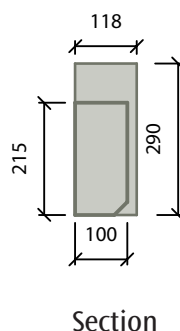

# TecCast CHAMFERED HEADS

Plain (215mm)  
**HD16**  
 Weight: 46.2kg/m  
 Also 140mm high: HD15 (30.1kg/m)  
 Also 290mm high: HD17 (62.4kg/m)

Flush Plain Keystone  
**HD18**  
 Weight: 46.2kg/m

Extended Plain Keystone  
**HD19**  
 Weight: 46.2kg/m + 6.9kg

Flush Profile Keystone  
**HD20**  
 Weight: 46.2kg/m

Extended Profiled Keystone  
**HD21**  
 Weight: 46.2kg/m + 6.9kg

■ shows position of lifting inserts if required