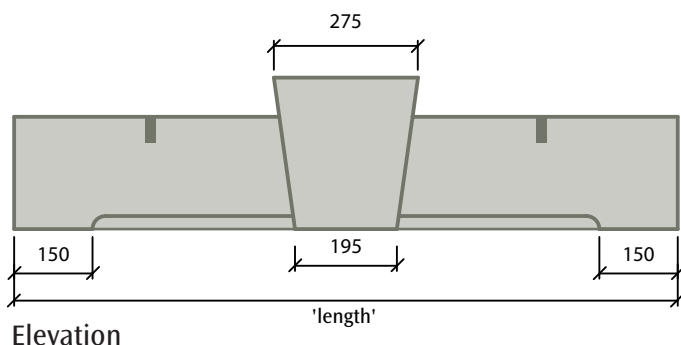

# TecCast CHAMFERED HEADS

Plain (215mm)  
**HD16**  
 Weight: 46.2kg/m  
 Also 140mm high: HD15 (30.1kg/m)  
 Also 290mm high: HD17 (62.4kg/m)

Flush Plain Keystone  
**HD18**  
 Weight: 46.2kg/m

Extended Plain Keystone  
**HD19**  
 Weight: 46.2kg/m + 6.9kg

Flush Profile Keystone  
**HD20**  
 Weight: 46.2kg/m

Extended Profiled Keystone  
**HD21**  
 Weight: 46.2kg/m + 6.9kg

■ shows position of lifting inserts if required