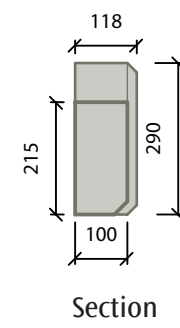

# TecCast CHAMFERED HEADS

Plain (215mm)  
**HD16**  
 Weight: 46.2kg/m  
 Also 140mm high: HD15 (30.1kg/m)  
 Also 290mm high: HD17 (62.4kg/m)

Flush Plain Keystone  
**HD18**  
 Weight: 46.2kg/m

Extended Plain Keystone  
**HD19**  
 Weight: 46.2kg/m + 6.9kg

Flush Profile Keystone  
**HD20**  
 Weight: 46.2kg/m

Extended Profiled Keystone  
**HD21**  
 Weight: 46.2kg/m + 6.9kg

■ shows position of lifting inserts if required