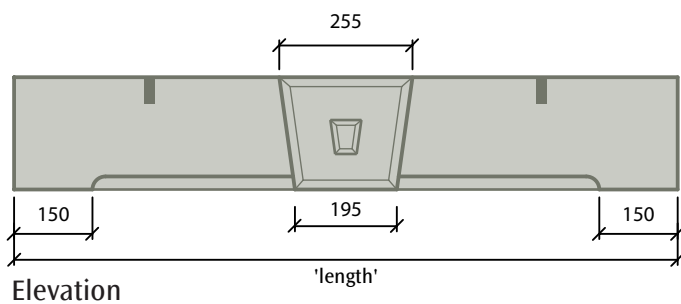

# TecCast CHAMFERED HEADS

Plain (215mm)  
**HD16**  
 Weight: 46.2kg/m  
 Also 140mm high: HD15 (30.1kg/m)  
 Also 290mm high: HD17 (62.4kg/m)

Flush Plain Keystone  
**HD18**  
 Weight: 46.2kg/m

Extended Plain Keystone  
**HD19**  
 Weight: 46.2kg/m + 6.9kg

Flush Profile Keystone  
**HD20**  
 Weight: 46.2kg/m

Extended Profiled Keystone  
**HD21**  
 Weight: 46.2kg/m + 6.9kg

■ shows position of lifting inserts if required