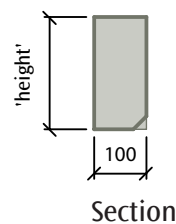

# TecCast CHAMFERED HEADS

Plain (215mm)  
**HD16**  
 Weight: 46.2kg/m  
 Also 140mm high: HD15 (30.1kg/m)  
 Also 290mm high: HD17 (62.4kg/m)

Flush Plain Keystone  
**HD18**  
 Weight: 46.2kg/m

Extended Plain Keystone  
**HD19**  
 Weight: 46.2kg/m + 6.9kg

Flush Profile Keystone  
**HD20**  
 Weight: 46.2kg/m

Extended Profiled Keystone  
**HD21**  
 Weight: 46.2kg/m + 6.9kg

■ shows position of lifting inserts if required