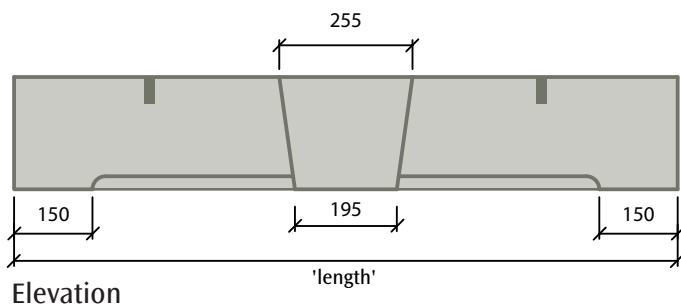

# TecCast CHAMFERED HEADS

Plain (215mm)  
**HD16**  
 Weight: 46.2kg/m  
 Also 140mm high: HD15 (30.1kg/m)  
 Also 290mm high: HD17 (62.4kg/m)

Flush Plain Keystone  
**HD18**  
 Weight: 46.2kg/m

Extended Plain Keystone  
**HD19**  
 Weight: 46.2kg/m + 6.9kg

Flush Profile Keystone  
**HD20**  
 Weight: 46.2kg/m

Extended Profiled Keystone  
**HD21**  
 Weight: 46.2kg/m + 6.9kg

■ shows position of lifting inserts if required